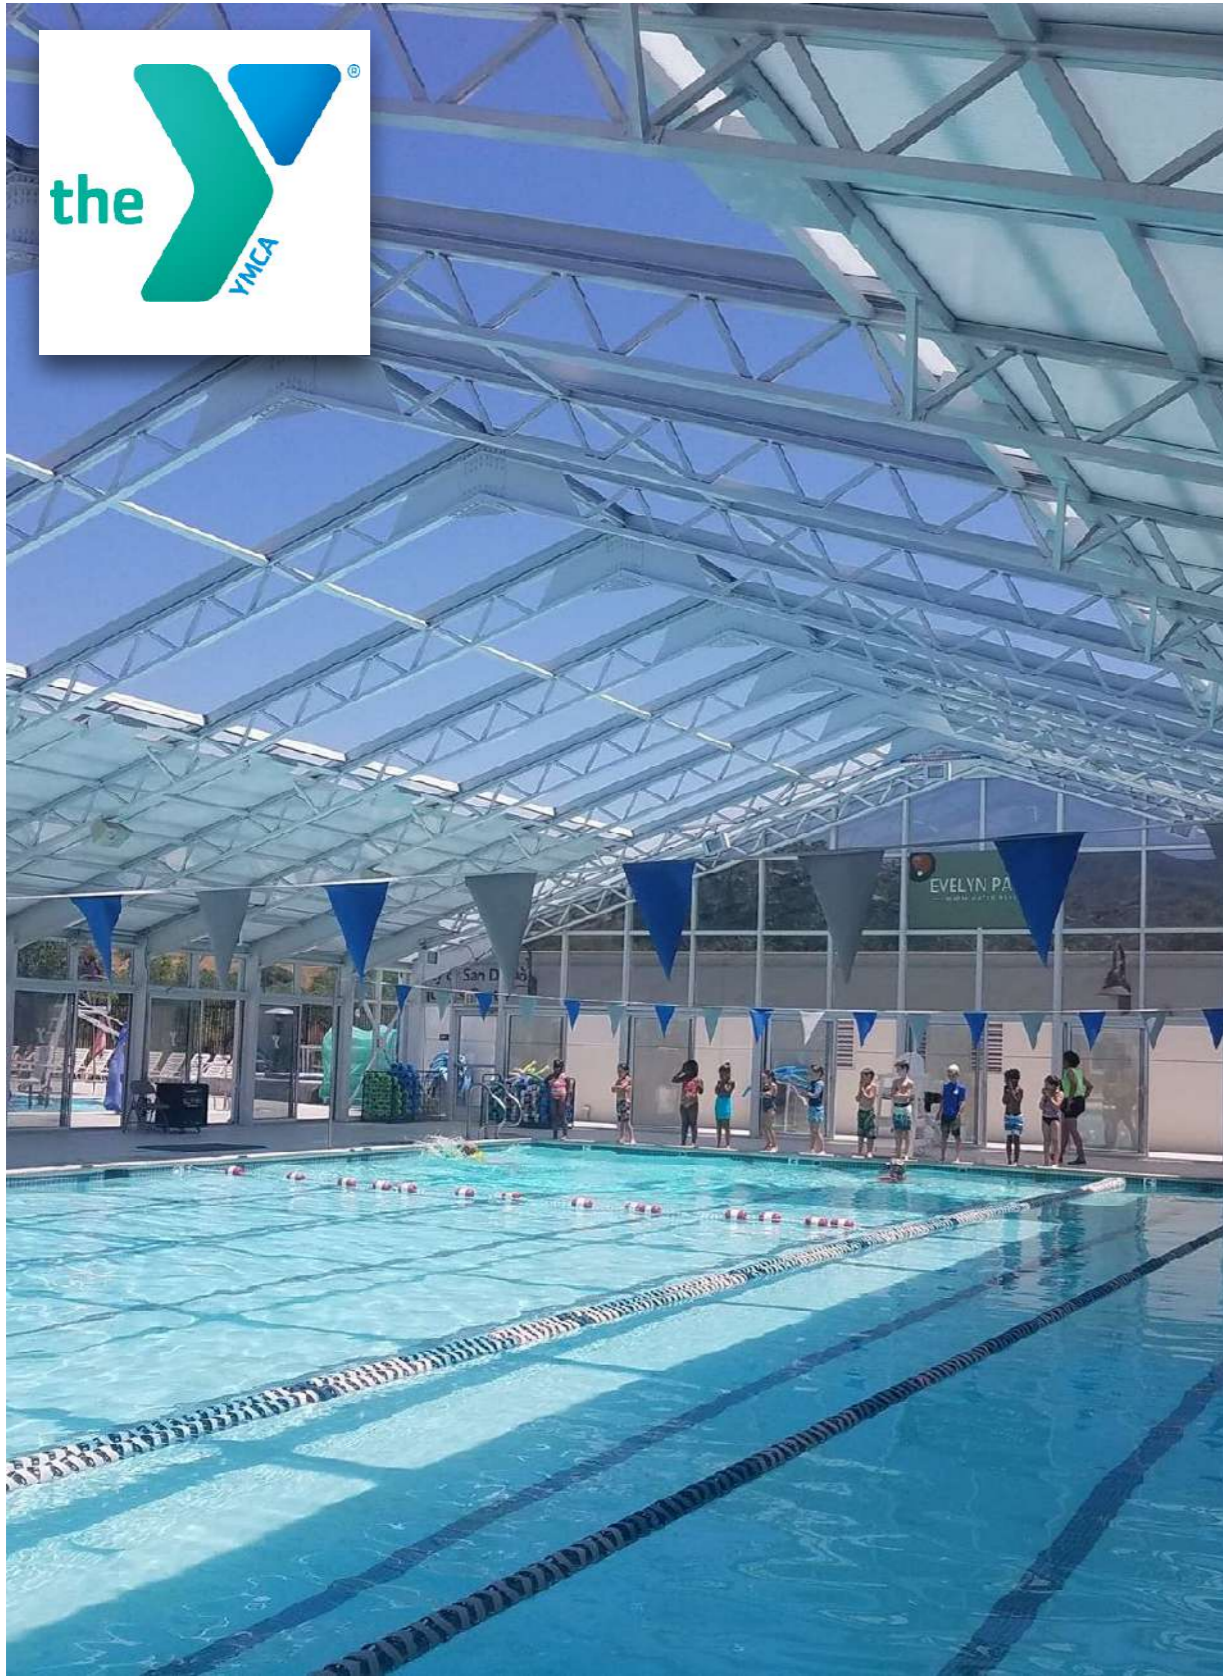

Mission Valley YMCA
San Diego, California